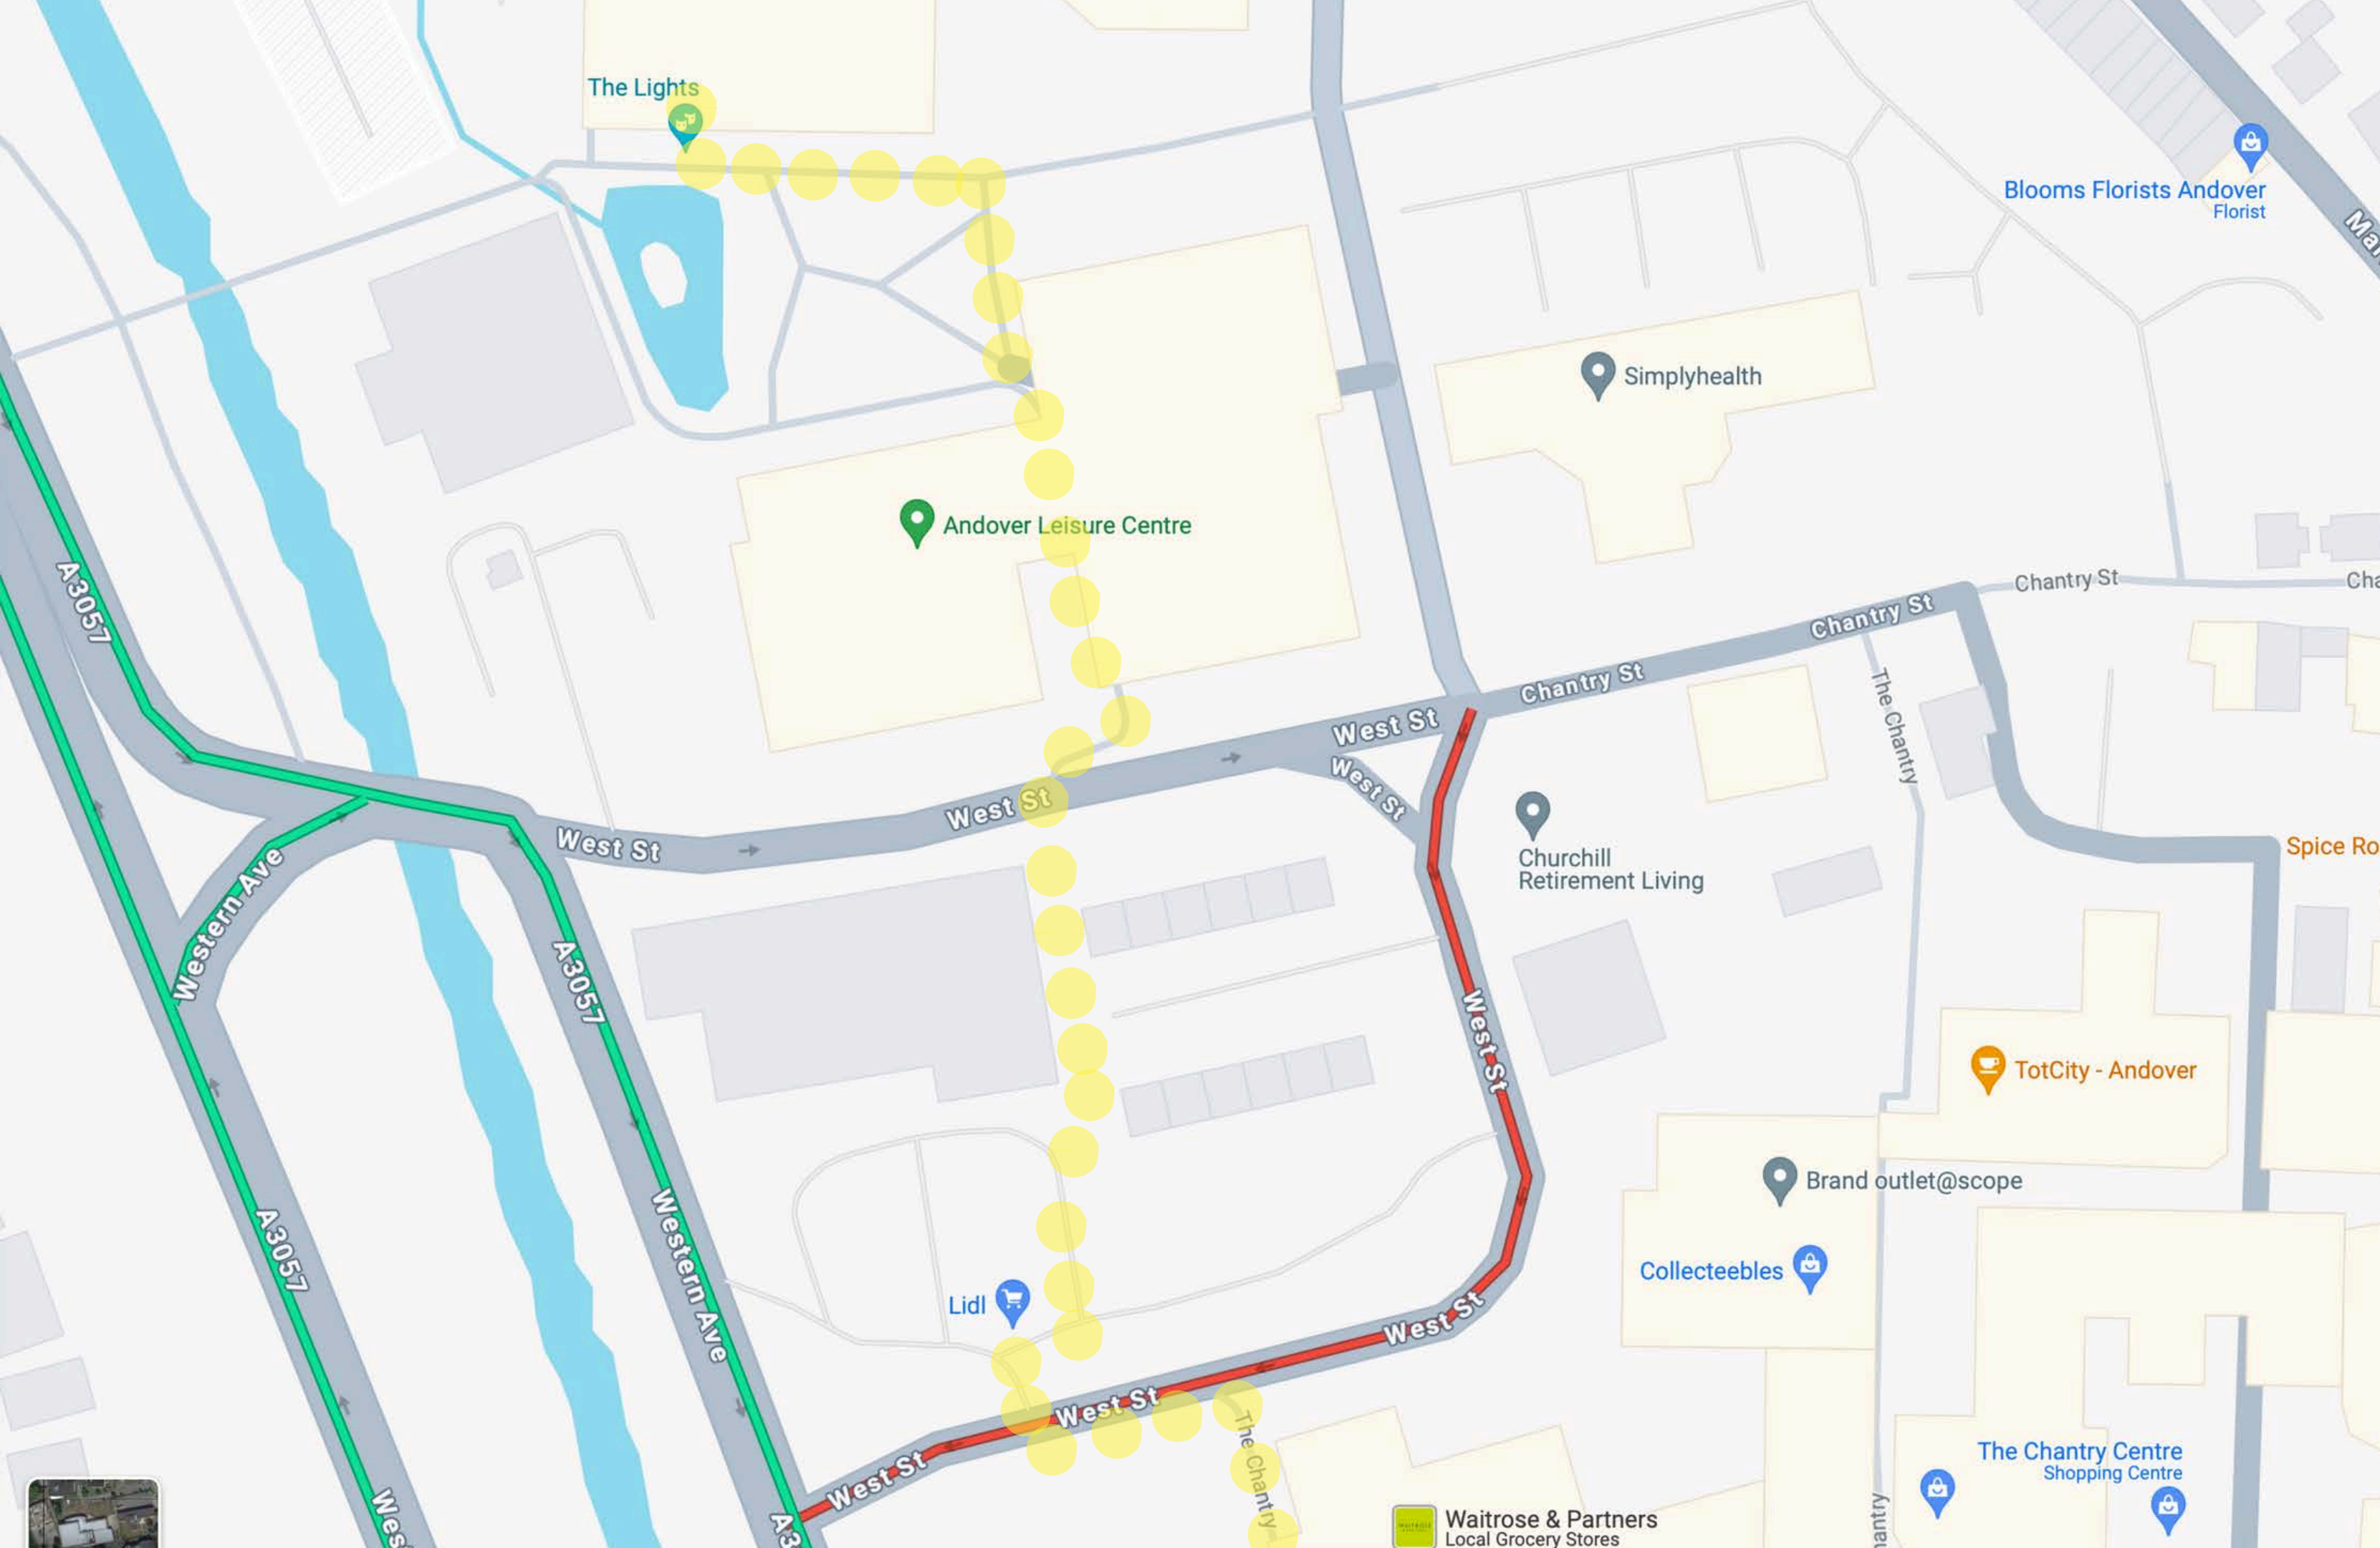

The background of the entire image is a black and white photograph of water ripples. The ripples are concentric circles of varying sizes, creating a complex, textured pattern. The lighting highlights the peaks and troughs of the waves, giving it a three-dimensional appearance. On the right side, there is a vertical dark grey bar that serves as a background for the text.

**Thinking  
Small...  
Reaching  
Further**

**spud**

● Route

- Route
- Police Crime Data

CYCLE CAFE

THE  
**HANDLEBAR**  
CAFÉ