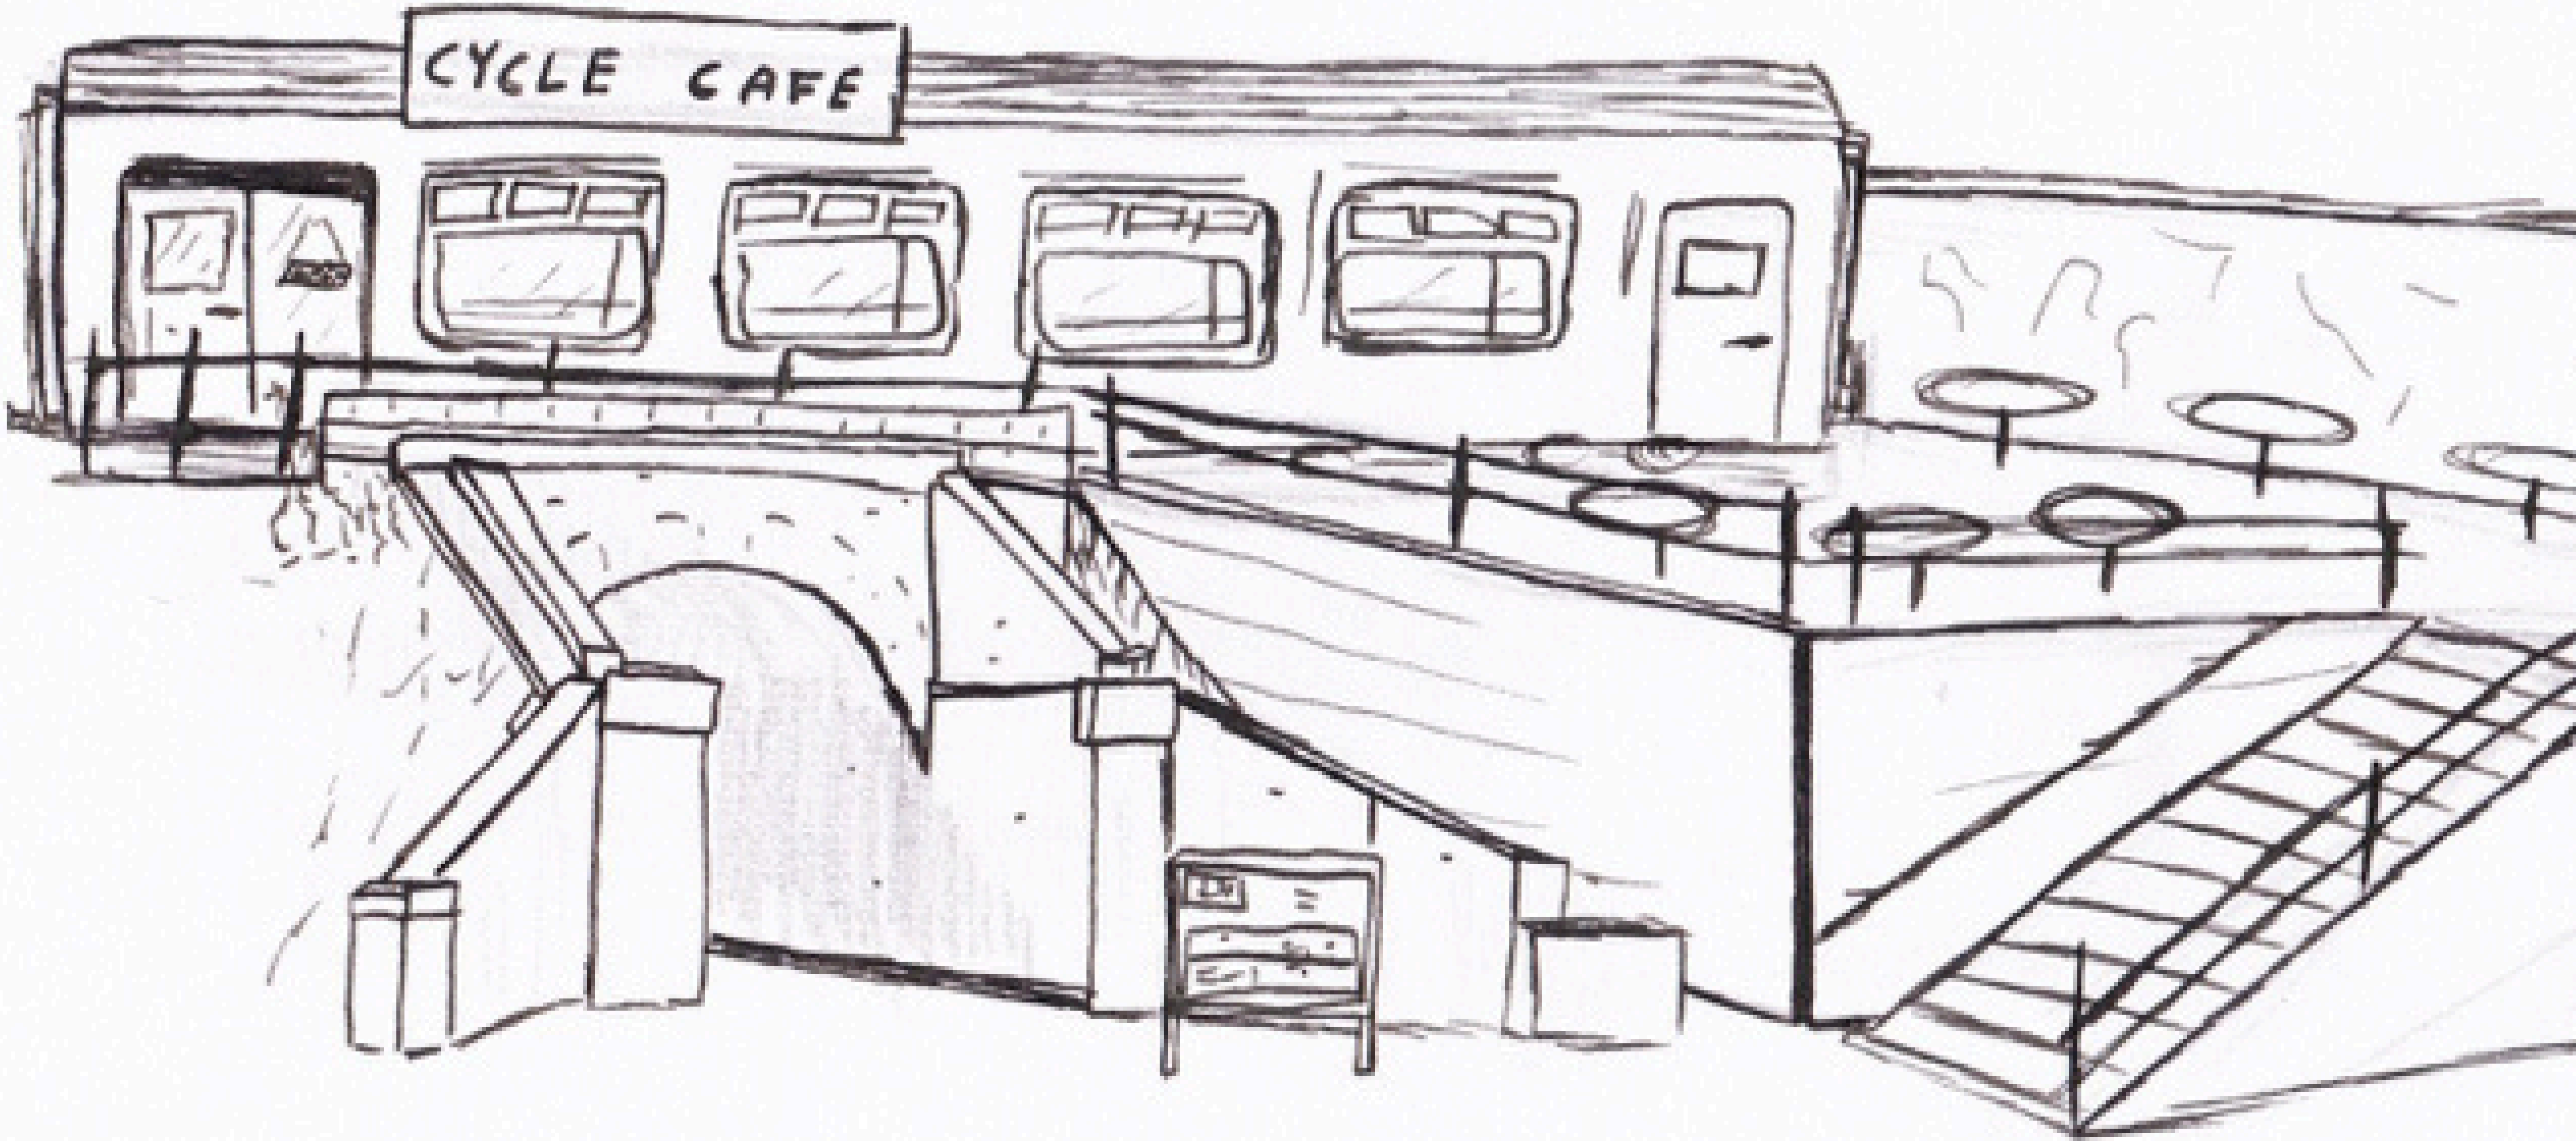

The background of the entire image is a black and white photograph of water ripples. The ripples are concentric circles of varying sizes, creating a complex, textured pattern. The lighting highlights the peaks and troughs of the waves, giving it a three-dimensional appearance. On the right side, there is a vertical dark grey bar that serves as a background for the text.

**Thinking  
Small...  
Reaching  
Further**

**spud**

● Route

- Route
- Police Crime Data

CYCLE CAFE

THE  
**HANDLEBAR**  
CAFÉ