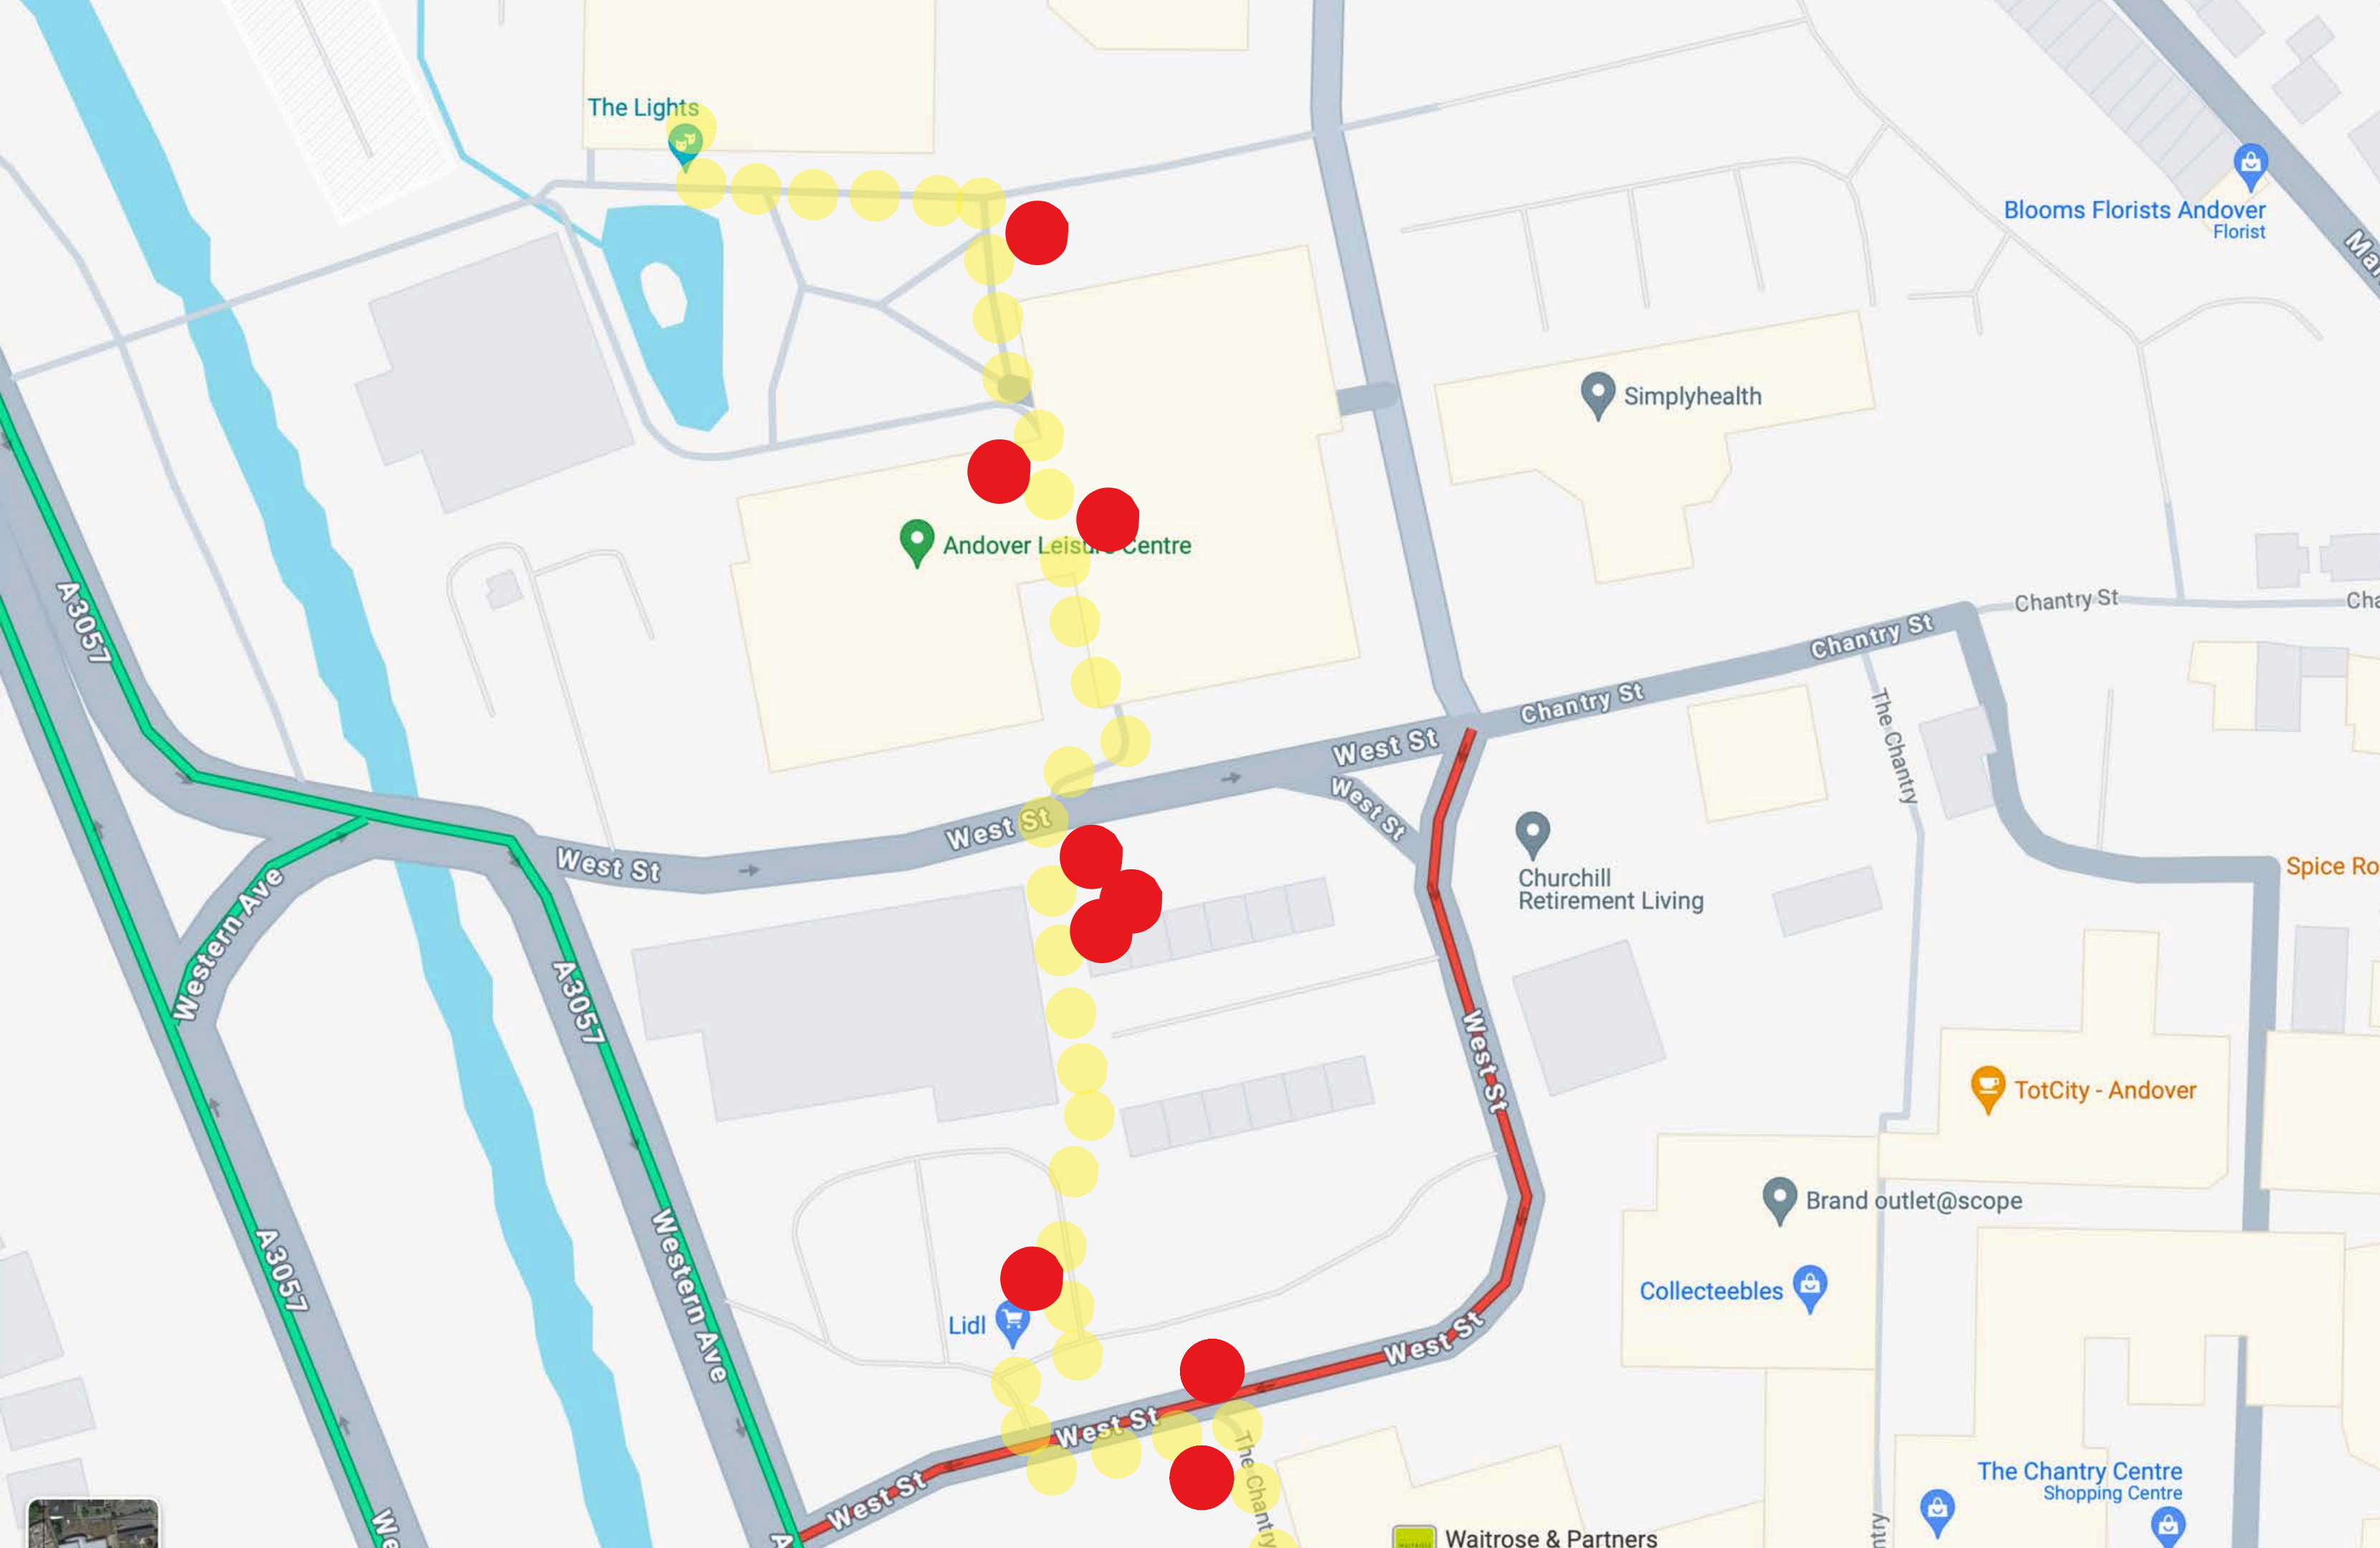

The background of the entire image is a black and white photograph of water ripples. The ripples are concentric circles of varying sizes, creating a complex, textured pattern. The lighting highlights the peaks and troughs of the waves, giving it a three-dimensional appearance. On the right side, there is a vertical dark grey bar that serves as a background for the text.

**Thinking  
Small...  
Reaching  
Further**

**spud**

● Route

- Route
- Police Crime Data

CYCLE CAFE

THE  
**HANDLEBAR**  
CAFÉ